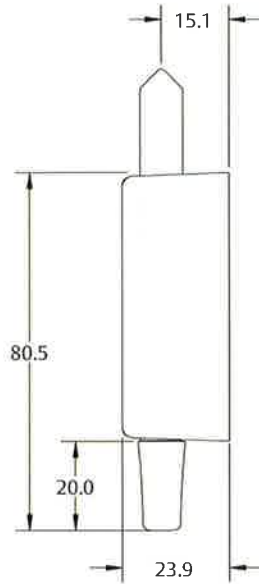

Features

- 9.5mm heavy gauge bolt providing good security
- Reversible bolt allows cylinder to be located on the left or the right of the lock body to suit the application
- Concealed fixing for security and style
- Can be keyed alike to other ASSA ABLOY CYL4™ locks for one key convenience
- Supplied with two ferrules to enable safe venting with the Midibolt remaining in a bolted position
- New Zealand made

Options

- Available in a range of colours to complement any window design and finish

Midibolt

Deadlocking Bolt

INTERLOCK™
ASSA ABLOY

hc92ch.

RES-FLY-006 0609NZ