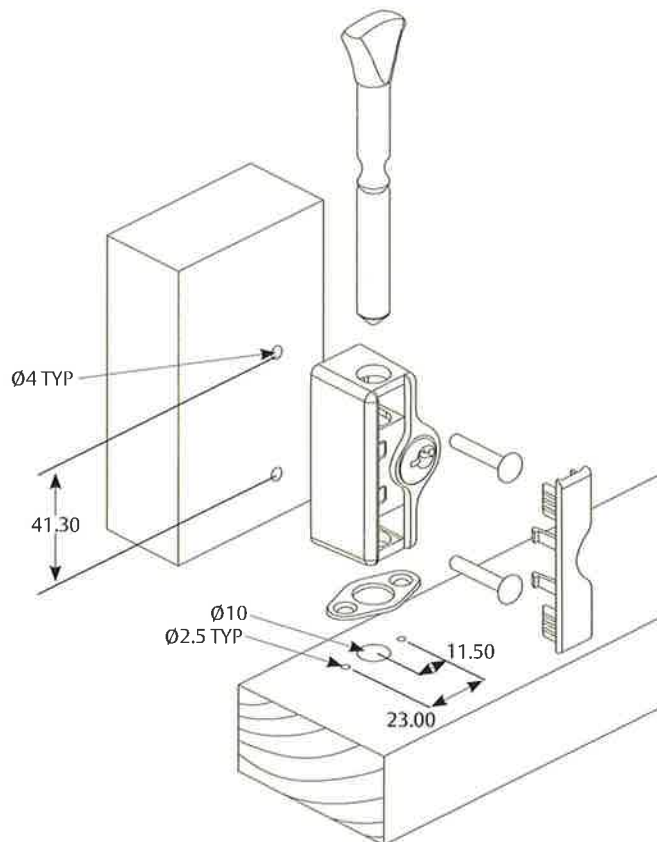

Features

- 9.5mm heavy gauge bolt providing good security
- Reversible bolt allows cylinder to be located on the left or the right of the lock body to suit the application
- Concealed fixing for security and style
- Can be keyed alike to other ASSA ABLOY CYL4™ locks for one key convenience
- Supplied with two ferrules to enable safe venting with the Midibolt remaining in a bolted position
- New Zealand made

Options

- Available in a range of colours to complement any window design and finish

Midibolt

Deadlocking Bolt

INTERLOCK™
ASSA ABLOY

hc92ch.

RES-FLY-006 0609NZ